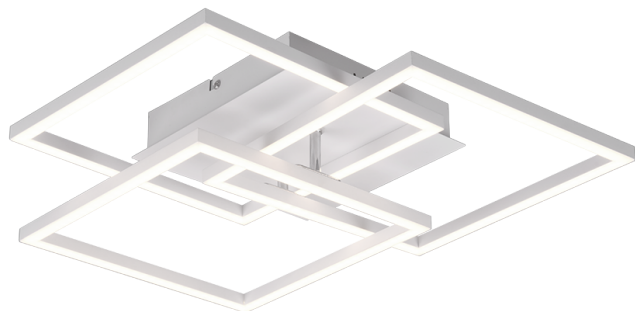

Ceiling lamp

MOBILE – R62883131

incl. 1x SMD LED, 28W · 1x 3200lm, 2700 - 6000K

- Remote control
- Integrated dimmer
- Light color infinitely variable
- Night light
- Ceiling mounting
- Not suitable for external dimmer
- IP20
- Tiltable

Material construction

Metal · White mat

Product dimensions

Width: 39cm
Height: 10cm
Depth: 42cm
Weight: 1,235kg

Technical data

Light source: SMD – LED (integrated)
Watt: 28W
Lumen: 1x 3200lm
Kelvin: 2700 - 6000K
Color rendering (CRI): > 80 CRI
Lifetime: 30000H
Switching cycles: 15000x ON/OFF

EAN Code: 4017807500530
Customs number: 94051190900

Packaging dimensions & weight

Quantities: 1
Width: 31,5cm
Height: 40cm
Depth: 11,5cm
Weight: 1,770kg